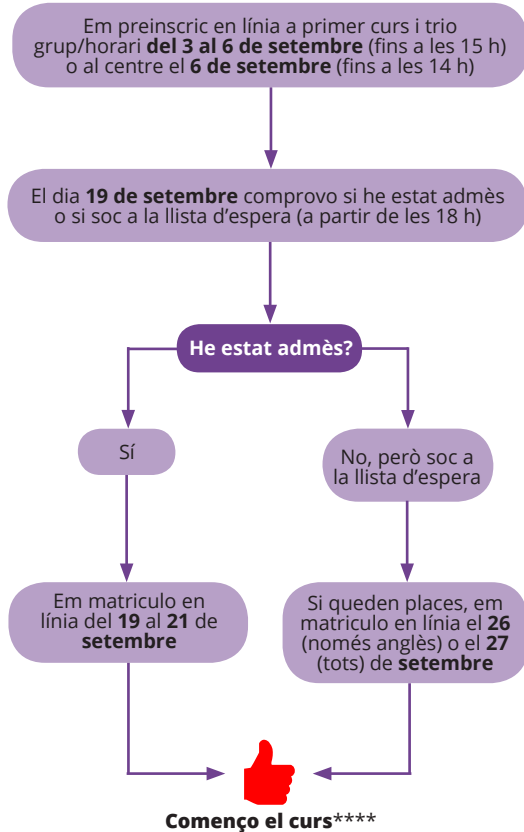

Escoles oficials d'idiomes (EOI). Accés i preinscripció

Curs 2018-2019

VULL MATRICULAR-ME A L'EOI PER ESTUDIAR UN IDIOMA

NO TINC CONEIXEMENTS DE L'IDIOMA