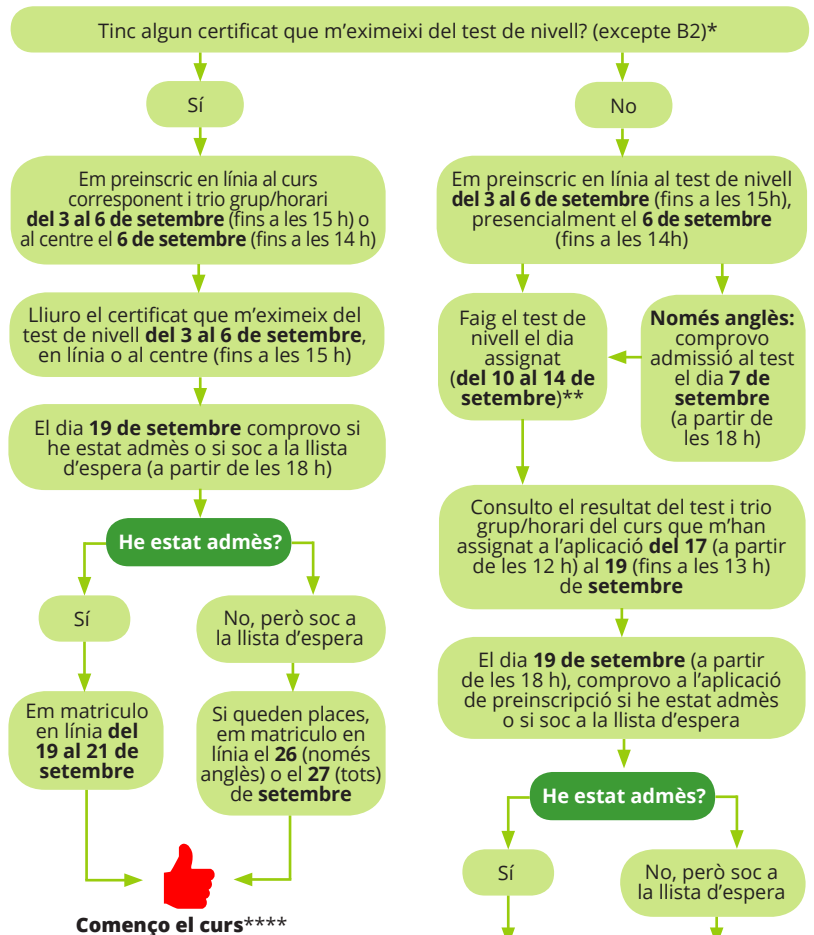

TINC CONEIXEMENTS DE L'IDIOMA

TINC UN CERTIFICAT DE NIVELL B2*** I VULL FER EL NIVELL C1